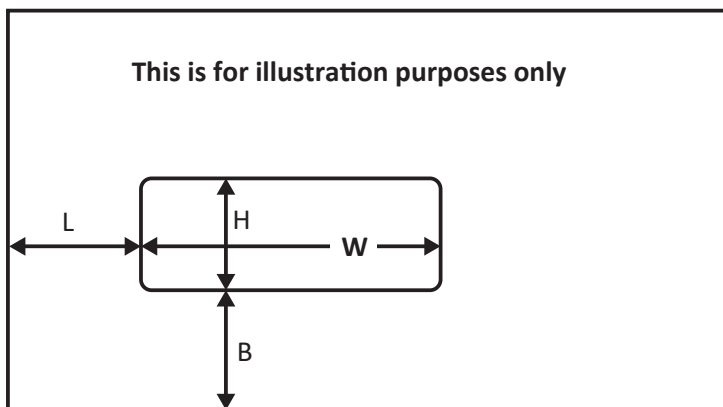

Window Position & Size

WINDOW To ease workload
Prevent mismatch of addressee
Special window size and position can be tailored accordingly

Envelope Size (mm)	Standard Window Size (mm)	Standard Window Position	
		From Left (mm)	From Bottom (mm)
152x89	32H x 110W	20	20
162x114 (C6)	32H x 110W	20	20
110x220 (DL)	32H x 110W	20	20
102x229 (4"x9")	32H x 110W	20	20
162x229 (C5)	35H x 110W	20	60
229x324 (C4)	45H x 115W	20	212
230x115 / 220x110	35H x 110W	20	22